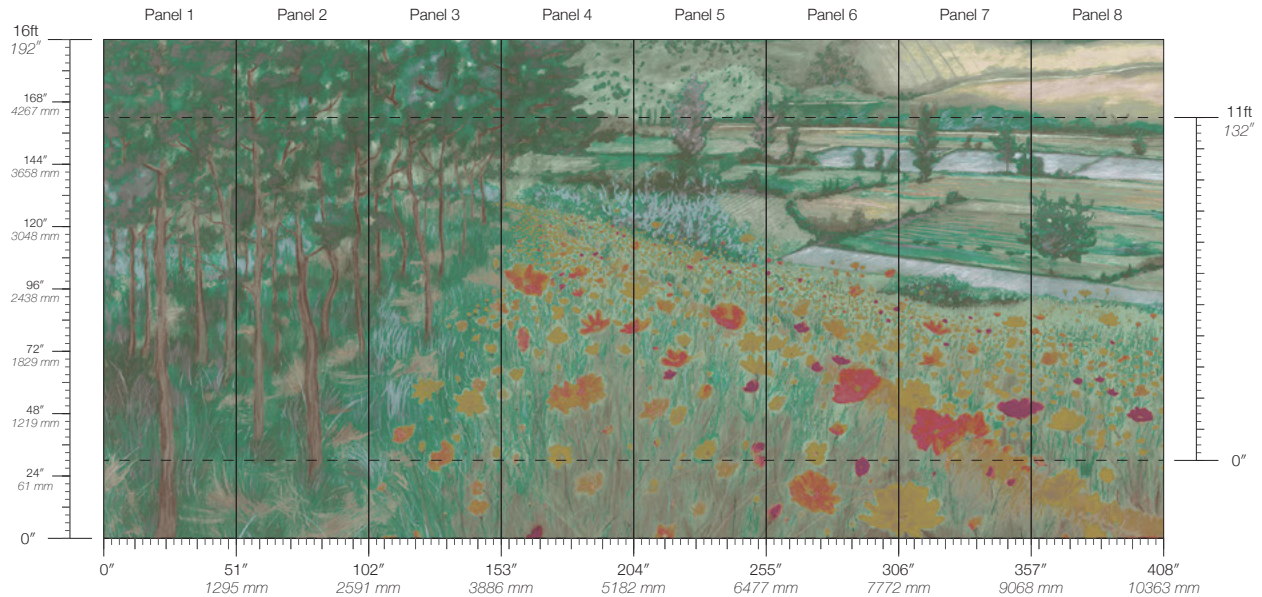

Memoir Canopy

Suitable for residential and commercial projects

COLOR
Canopy

ITEM
6741

CONTENT
Type II PVC-Free

PANEL WIDTH
51" / 1295 mm trimmed

PANEL HEIGHT
132" / 3353 mm standard
192" / 4877 mm extended

REPEAT
Non-repeating

STOCK
Made to order

LEAD TIME
4 weeks to print

MINIMUM
1 panel

PRICE
Available upon request

ORIGIN
USA

DETAILS
Custom options available

MAINTENANCE
Water-based cleanser

ENVIRONMENTAL
Recycled Content
Phthalate Free
Low VOC
HPD Available

SPECS
Polyester/Natural Fiber face
Fabric backing
14 oz per linear yard
435.2 g per linear meter
Dappled surface texture

TESTING
(US) ASTM E84 Adhered Class A
CCC-W-408D Type II
W-101 Type II Class A
ASTM E96 Procedure B - 66 Perms

CONTACT
sales@calicowallpaper.com
+1 718 243 1705
57 Lispenard Street
New York, NY 10013 USA

DISCLAIMER
Refer to our website to see the full mural artwork. Reference the physical sample for color and texture. Panel maps represent mural artwork only.